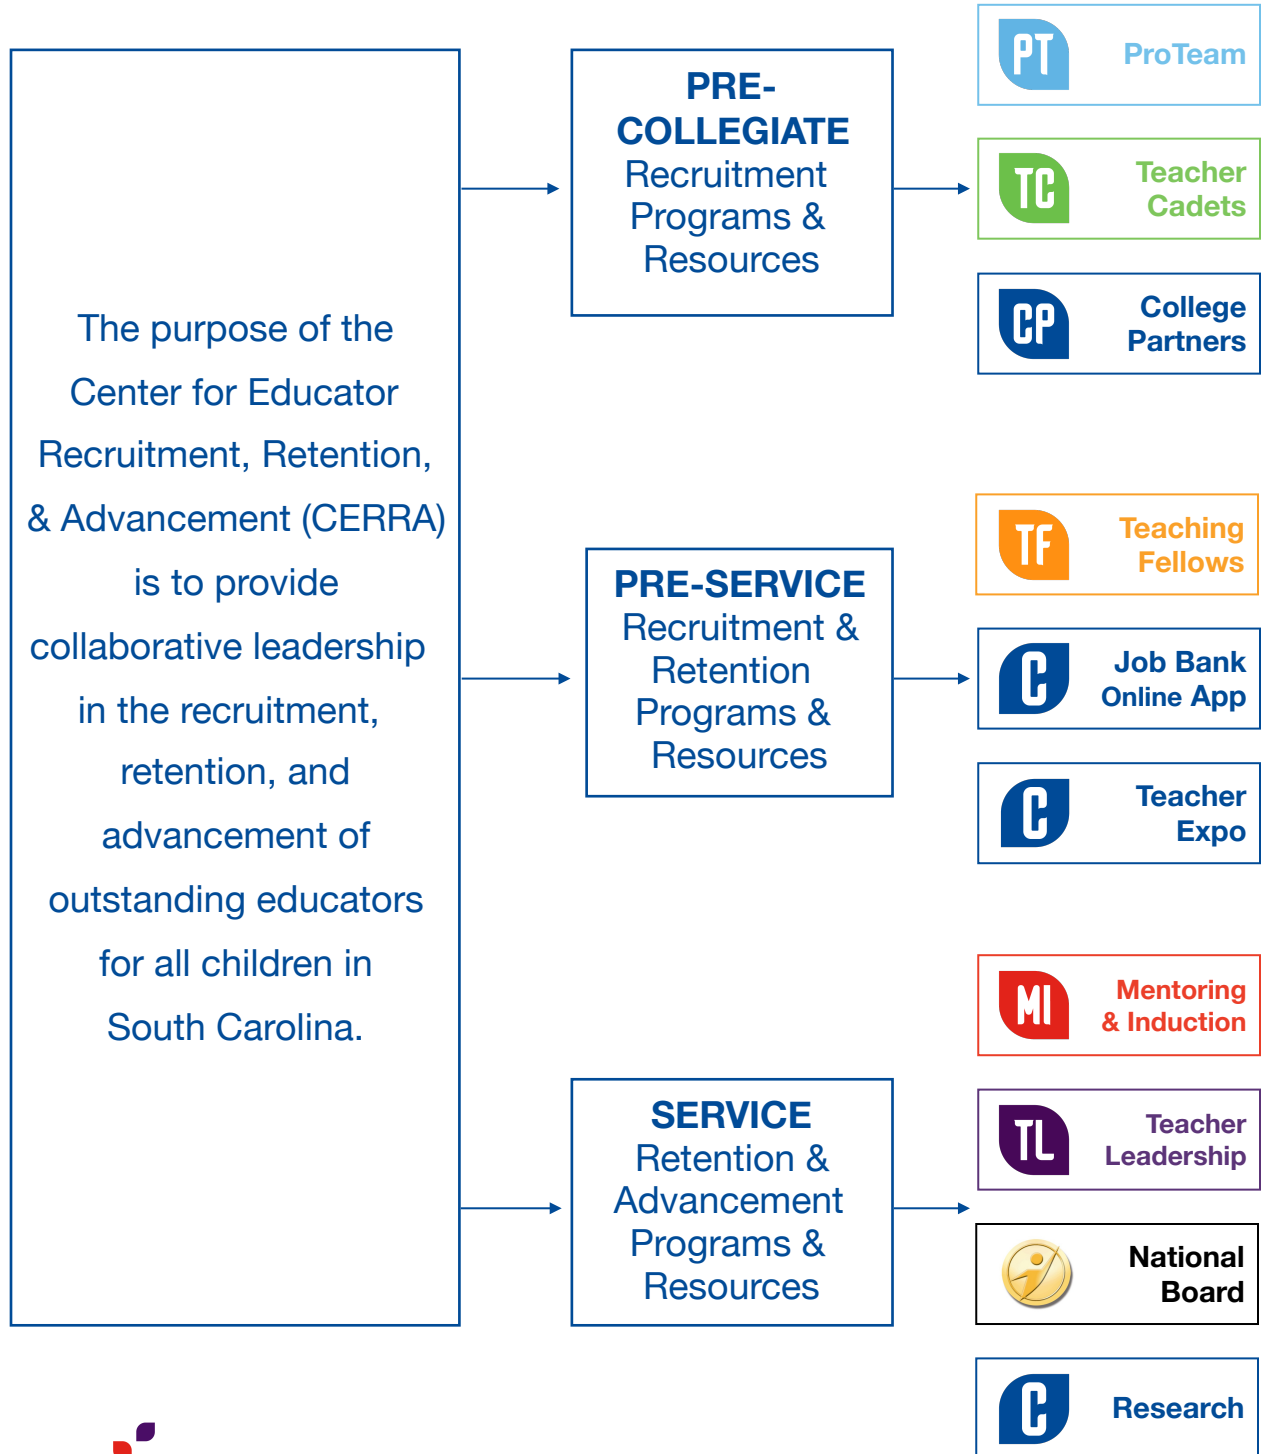

Center for Educator Recruitment, Retention, & Advancement

Continuum of Programs and Services

GROWING TEACHERS FOR SOUTH CAROLINA